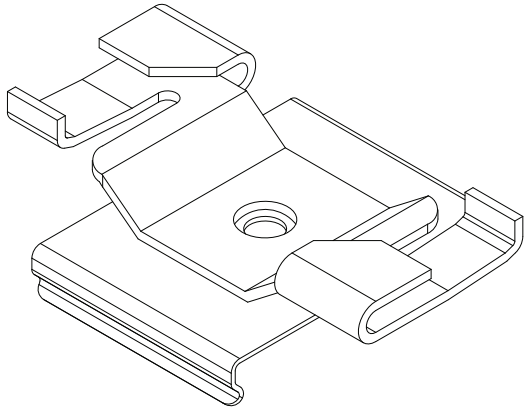

# T1, 9/16" T-Bar Clip, Low Profile

For use with ZipTwo<sup>®</sup> | 707

Mounts ZipTwo | 707 rail to most 9/16" suspended ceiling grid systems. Compatible with flat and tegular panels less than 1/4" deep. Rails are provided with 2 clips per 24" and 36" fixture and 4 clips per 48", 60" and 72" fixture.

Technical Support: 707-996-9898 or [technicalsupport@vode.com](mailto:technicalsupport@vode.com)

**PART NUMBER CS-707-Z2-T-T1**

**DESCRIPTION** Clip, System 707 ZipTwo, T-Bar spring clip, 9/16", white painted. For flat and tegular panels less than 1/4" deep.

# T2, 15/16" T-Bar Clip, low profile

For use with ZipTwo<sup>®</sup> | 707

Mounts ZipTwo | 707 rail to most 15/16" suspended ceiling grid systems. Compatible with flat and tegular panels less than 1/4" deep. Rails are provided with 2 clips per 24" and 36" fixture and 4 clips per 48", 60" and 72" fixture.