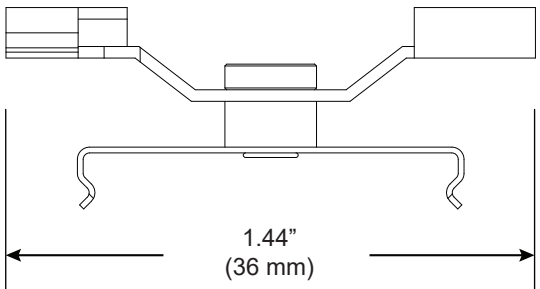

Technical Support: 707-996-9898 or technicalsupport@vode.com