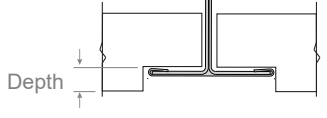

T3, 15/16" T-Bar Clip, Medium Profile

For use with ZipTwo® | 707

Mounts ZipTwo | 707 rail to most 15/16" suspended ceiling grid systems. Compatible with tegular panels 1/4" - 5/16" deep. Rails are provided with 2 clips per 24" and 36" fixture and 4 clips per 48", 60" and 72" fixture.

Technical Support: 707-996-9898 or technicalsupport@vode.com

PART NUMBER CS-707-Z2-T-T3

DESCRIPTION Clip, System 707 ZipTwo, T-Bar spring clip, 15/16", white painted. For tegular panels 1/4" - 5/16" deep.

COMPATABILITY Armstrong®: Prelude XL 1 5/16"

USG Donn®: DX, DXL, CE, DXLA, ZXLA, AX, DXSS