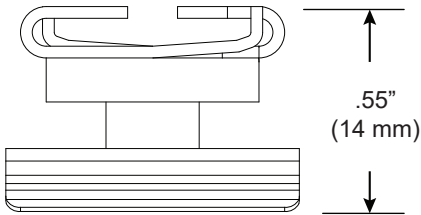

Technical Support: 707-996-9898 or technicalsupport@vode.com