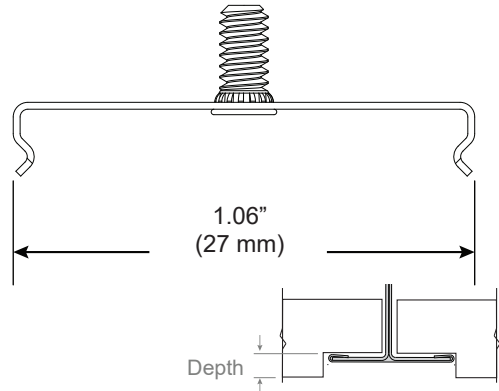

T7, Dimensional T-Bar Clip

For use with ZipTwo® | 707

Mounts ZipTwo | 707 rail to many dimensional suspended ceiling grid systems. Compatible with tegular panels 5/16" deep. Rails are provided with 2 clips per 24" and 36" fixture and 4 clips per 48", 60" and 72" fixture.

Technical Support: 707-996-9898 or technicalsupport@vode.com

PART NUMBER CS-707-Z2-T-T7

DESCRIPTION Clip, System 707 ZipTwo, T-Bar clip, dimensional, white painted. For tegular panels 5/16" deep.

COMPATABILITY Armstrong®: Interlude