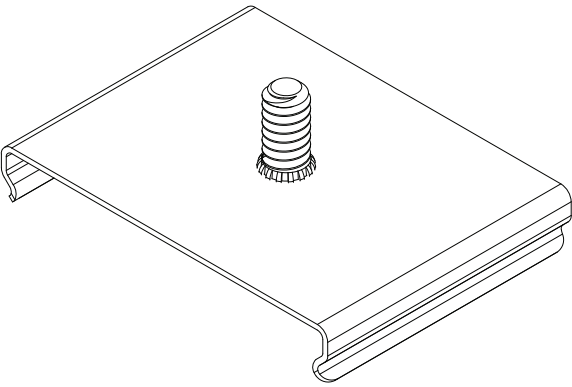

T7, Dimensional T-Bar Clip

For use with ZipTwo® | 707

Mounts ZipTwo | 707 rail to many dimensional suspended ceiling grid systems. Compatible with tegular panels 5/16" deep. Rails are provided with 2 clips per 24" and 36" fixture and 4 clips per 48", 60" and 72" fixture.

Technical Support: 707-996-9898 or technicalsupport@vode.com

PART NUMBER CS-707-Z2-T-T7

DESCRIPTION Clip, System 707 ZipTwo, T-Bar clip, dimensional, white painted. For tegular panels 5/16" deep.

COMPATABILITY Armstrong®: Interlude