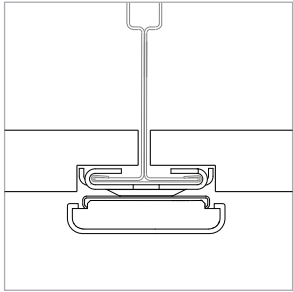

T2, 15/16" T-Bar Clip, low profile

For use with ZipTwo® | 707

Mounts ZipTwo | 707 rail to most 15/16" suspended ceiling grid systems. Compatible with flat and tegular panels less than 1/4" deep. Rails are provided with 2 clips per 24" and 36" fixture and 4 clips per 48", 60" and 72" fixture.

Technical Support: 707-996-9898 or technicalsupport@vode.com

PART NUMBER CS-707-Z2-T-T2

DESCRIPTION Clip, System 707 ZipTwo, T-Bar spring clip, 15/16", white painted. For flat and tegular panels less than 1/4" deep.

COMPATABILITY Armstrong®: Prelude XL 1 5/16"

USG Donn®: DX, DXL, CE, DXLA, ZXLA, AX, DXSS