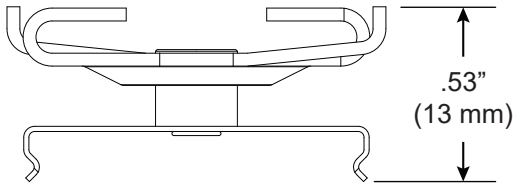

T3, 15/16" T-Bar Clip, Medium Profile

For use with ZipTwo® | 707

Mounts ZipTwo | 707 rail to most 15/16" suspended ceiling grid systems. Compatible with tegular panels 1/4" - 5/16" deep. Rails are provided with 2 clips per 24" and 36" fixture and 4 clips per 48", 60" and 72" fixture.

Technical Support: 707-996-9898 or technicalsupport@vode.com

PART NUMBER CS-707-Z2-T-T3

DESCRIPTION Clip, System 707 ZipTwo, T-Bar spring clip, 15/16", white painted. For tegular panels 1/4" - 5/16" deep.

COMPATABILITY Armstrong®: Prelude XL 1 5/16"

USG Donn®: DX, DXL, CE, DXLA, ZXLA, AX, DXSS