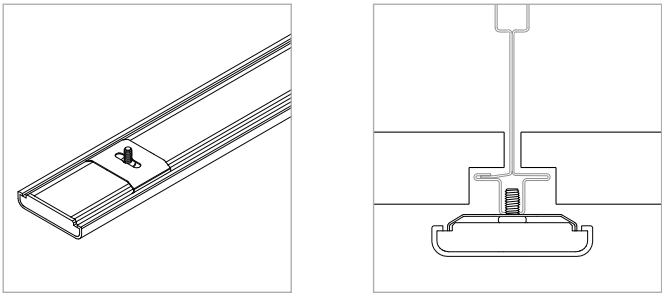

T7, Dimensional T-Bar Clip

For use with ZipTwo® | 707

Mounts ZipTwo | 707 rail to many dimensional suspended ceiling grid systems. Compatible with tegular panels 5/16" deep. Rails are provided with 2 clips per 24" and 36" fixture and 4 clips per 48", 60" and 72" fixture.

Technical Support: 707-996-9898 or technicalsupport@vode.com

PART NUMBER CS-707-Z2-T-T7

DESCRIPTION Clip, System 707 ZipTwo, T-Bar clip, dimensional, white painted. For tegular panels 5/16" deep.

COMPATABILITY Armstrong®: Interlude