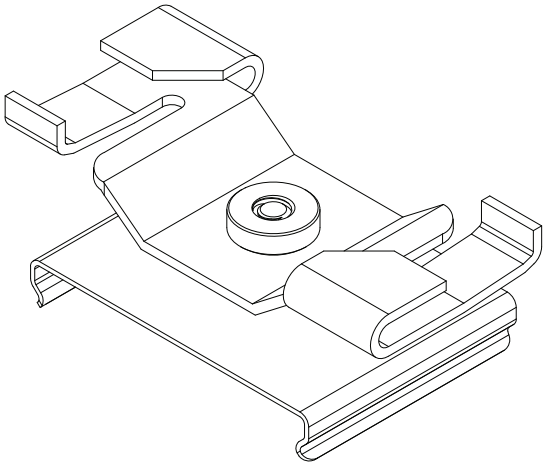

Technical Support: 707-996-9898 or technicalsupport@vode.com