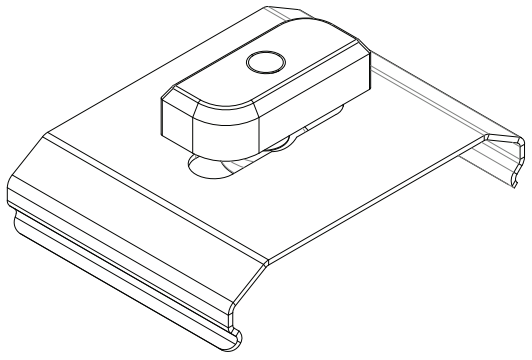

PART NUMBER CS-707-Z2-T-T6

DESCRIPTION Clip, System 707 ZipTwo, T-Bar clip, 1/8" - 1/4" slotted, white painted. For tegular panels 5/16" deep.

COMPATABILITY Armstrong®: Silhouette XL 1/8" Reveal, Silhouette XL 1/4" Reveal
USG Donn®: Finline 1/8", Finline 1/4"