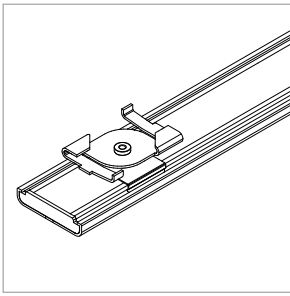

T3, 15/16" T-Bar Clip, Medium Profile

For use with ZipTwo® | 707

Mounts ZipTwo | 707 rail to most 15/16" suspended ceiling grid systems. Compatible with tegular panels 1/4" - 5/16" deep. Rails are provided with 2 clips per 24" and 36" fixture and 4 clips per 48", 60" and 72" fixture.

Technical Support: 707-996-9898 or technicalsupport@vode.com

PART NUMBER CS-707-Z2-T-T3

DESCRIPTION Clip, System 707 ZipTwo, T-Bar spring clip, 15/16", white painted. For tegular panels 1/4" - 5/16" deep.

COMPATABILITY Armstrong®: Prelude XL 1 5/16"

USG Donn®: DX, DXL, CE, DXLA, ZXLA, AX, DXSS