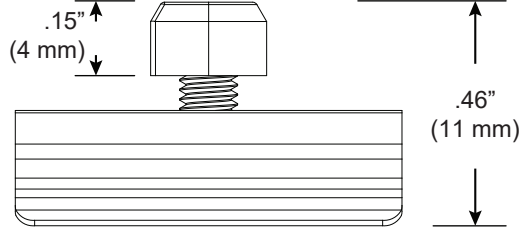

PART NUMBER CS-707-Z2-T-T6

DESCRIPTION Clip, System 707 ZipTwo, T-Bar clip, 1/8" - 1/4" slotted, white painted. For tegular panels 5/16" deep.

COMPATABILITY Armstrong®: Silhouette XL 1/8" Reveal, Silhouette XL 1/4" Reveal
USG Donn®: Finline 1/8", Finline 1/4"