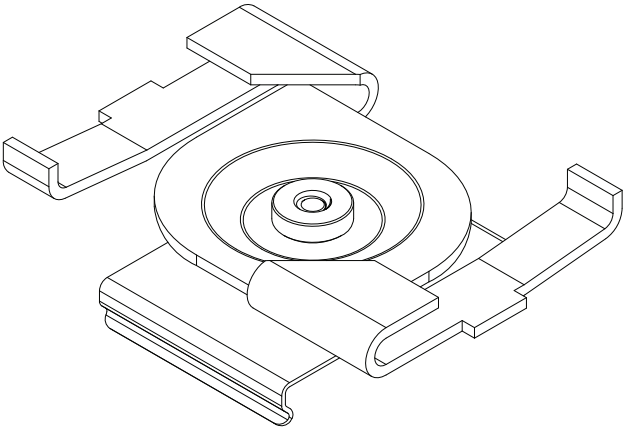

Technical Support: 707-996-9898 or [technicalsupport@vode.com](mailto:technicalsupport@vode.com)

**PART NUMBER CS-707-Z2-T-T2**

**DESCRIPTION** Clip, System 707 ZipTwo, T-Bar spring clip, 15/16", white painted. For flat and tegular panels less than 1/4" deep.

# T3, 15/16" T-Bar Clip, Medium Profile

For use with ZipTwo<sup>®</sup> | 707

Mounts ZipTwo | 707 rail to most 15/16" suspended ceiling grid systems. Compatible with tegular panels 1/4" - 5/16" deep. Rails are provided with 2 clips per 24" and 36" fixture and 4 clips per 48", 60" and 72" fixture.

Technical Support: 707-996-9898 or [technicalsupport@vode.com](mailto:technicalsupport@vode.com)

**PART NUMBER CS-707-Z2-T-T3**

**DESCRIPTION** Clip, System 707 ZipTwo, T-Bar spring clip, 15/16", white painted. For tegular panels 1/4" - 5/16" deep.