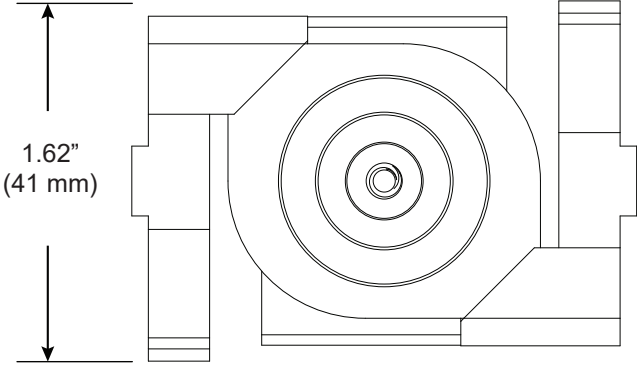

T3, 15/16" T-Bar Clip, Medium Profile

For use with ZipTwo® | 707

Mounts ZipTwo | 707 rail to most 15/16" suspended ceiling grid systems. Compatible with tegular panels 1/4" - 5/16" deep. Rails are provided with 2 clips per 24" and 36" fixture and 4 clips per 48", 60" and 72" fixture.

Technical Support: 707-996-9898 or technicalsupport@vode.com

PART NUMBER CS-707-Z2-T-T3

DESCRIPTION Clip, System 707 ZipTwo, T-Bar spring clip, 15/16", white painted. For tegular panels 1/4" - 5/16" deep.

COMPATABILITY Armstrong®: Prelude XL 1 5/16"

USG Donn®: DX, DXL, CE, DXLA, ZXLA, AX, DXSS