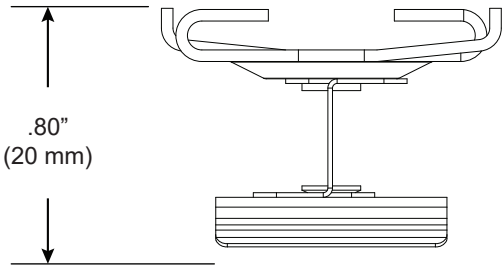

Technical Support: 707-996-9898 or technicalsupport@vode.com