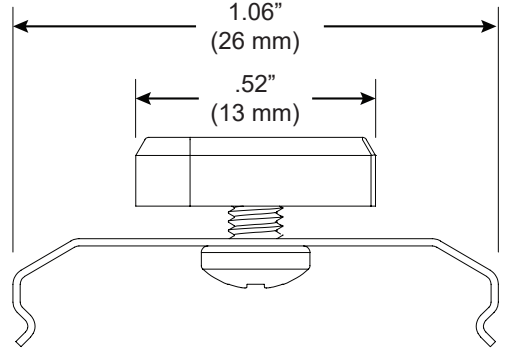

PART NUMBER CS-707-Z2-T-T6

DESCRIPTION Clip, System 707 ZipTwo, T-Bar clip, 1/8" - 1/4" slotted, white painted. For tegular panels 5/16" deep.

COMPATABILITY Armstrong®: Silhouette XL 1/8" Reveal, Silhouette XL 1/4" Reveal
USG Donn®: Finline 1/8", Finline 1/4"