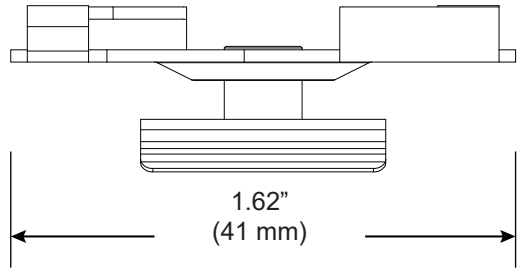

T3, 15/16" T-Bar Clip, Medium Profile

For use with ZipTwo® | 707

Mounts ZipTwo | 707 rail to most 15/16" suspended ceiling grid systems. Compatible with tegular panels 1/4" - 5/16" deep. Rails are provided with 2 clips per 24" and 36" fixture and 4 clips per 48", 60" and 72" fixture.

Technical Support: 707-996-9898 or technicalsupport@vode.com

PART NUMBER CS-707-Z2-T-T3

DESCRIPTION Clip, System 707 ZipTwo, T-Bar spring clip, 15/16", white painted. For tegular panels 1/4" - 5/16" deep.

COMPATABILITY Armstrong®: Prelude XL 1 5/16"

USG Donn®: DX, DXL, CE, DXLA, ZXLA, AX, DXSS