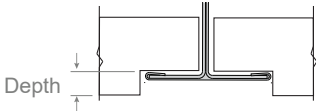

T1, 9/16" T-Bar Clip, Low Profile

For use with ZipTwo® | 707

Mounts ZipTwo | 707 rail to most 9/16" suspended ceiling grid systems. Compatible with flat and tegular panels less than 1/4" deep. Rails are provided with 2 clips per 24" and 36" fixture and 4 clips per 48", 60" and 72" fixture.

Technical Support: 707-996-9898 or technicalsupport@vode.com

PART NUMBER CS-707-Z2-T-T1

DESCRIPTION Clip, System 707 ZipTwo, T-Bar spring clip, 9/16", white painted. For flat and tegular panels less than 1/4" deep.

COMPATABILITY Armstrong®: Suprafine 9/16"

USG Donn®: Centricitee