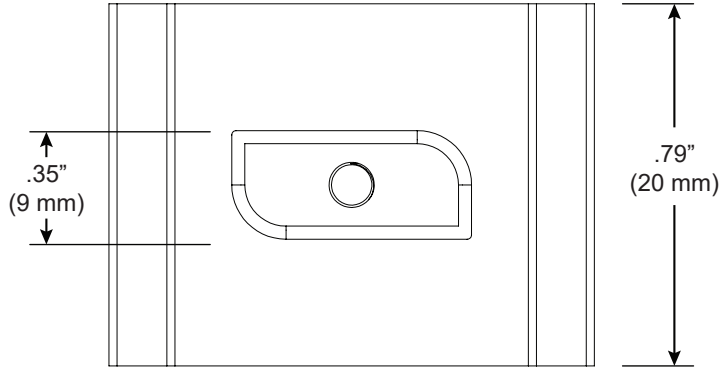

PART NUMBER CS-707-Z2-T-T6

DESCRIPTION Clip, System 707 ZipTwo, T-Bar clip, 1/8" - 1/4" slotted, white painted. For tegular panels 5/16" deep.

COMPATABILITY Armstrong®: Silhouette XL 1/8" Reveal, Silhouette XL 1/4" Reveal
USG Donn®: Finline 1/8", Finline 1/4"