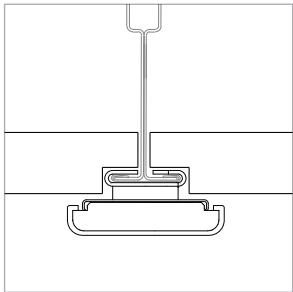

# T1, 9/16" T-Bar Clip, Low Profile

For use with ZipTwo<sup>®</sup> | 707

Mounts ZipTwo | 707 rail to most 9/16" suspended ceiling grid systems. Compatible with flat and tegular panels less than 1/4" deep. Rails are provided with 2 clips per 24" and 36" fixture and 4 clips per 48", 60" and 72" fixture.

Technical Support: 707-996-9898 or [technicalsupport@vode.com](mailto:technicalsupport@vode.com)

**PART NUMBER CS-707-Z2-T-T1**

**DESCRIPTION** Clip, System 707 ZipTwo, T-Bar spring clip, 9/16", white painted. For flat and tegular panels less than 1/4" deep.