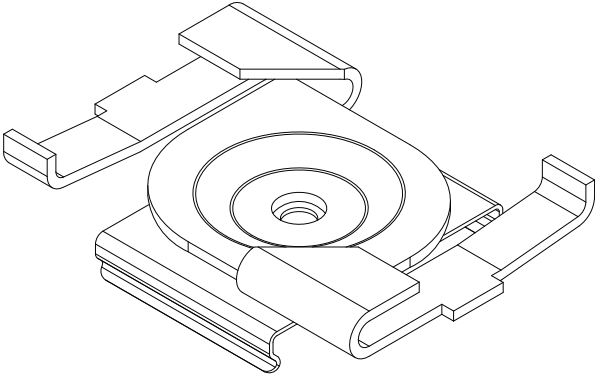

# T1, 9/16" T-Bar Clip, Low Profile

For use with ZipTwo<sup>®</sup> | 707

Mounts ZipTwo | 707 rail to most 9/16" suspended ceiling grid systems. Compatible with flat and tegular panels less than 1/4" deep. Rails are provided with 2 clips per 24" and 36" fixture and 4 clips per 48", 60" and 72" fixture.

Technical Support: 707-996-9898 or [technicalsupport@vode.com](mailto:technicalsupport@vode.com)

**PART NUMBER CS-707-Z2-T-T1**

**DESCRIPTION** Clip, System 707 ZipTwo, T-Bar spring clip, 9/16", white painted. For flat and tegular panels less than 1/4" deep.

# T2, 15/16" T-Bar Clip, low profile

For use with ZipTwo<sup>®</sup> | 707

Mounts ZipTwo | 707 rail to most 15/16" suspended ceiling grid systems. Compatible with flat and tegular panels less than 1/4" deep. Rails are provided with 2 clips per 24" and 36" fixture and 4 clips per 48", 60" and 72" fixture.

Technical Support: 707-996-9898 or [technicalsupport@vode.com](mailto:technicalsupport@vode.com)

**PART NUMBER CS-707-Z2-T-T2**

**DESCRIPTION** Clip, System 707 ZipTwo, T-Bar spring clip, 15/16", white painted. For flat and tegular panels less than 1/4" deep.