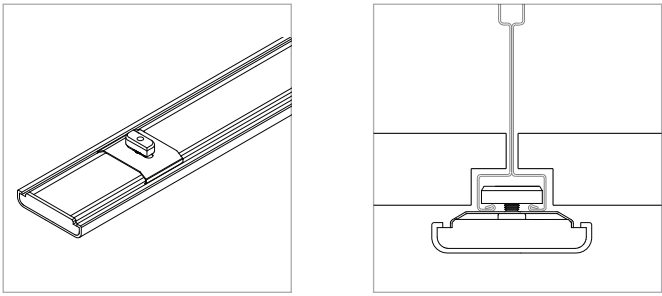

T6, Slotted T-Bar Clip

For use with ZipTwo® | 707

Mounts ZipTwo | 707 rail to most 1/8" and 1/4" slotted suspended ceiling systems. Compatible with tegular panels 5/16" deep. Rails are provided with 2 clips per 24" and 36" fixture and 4 clips per 48", 60" and 72" fixture.

Technical Support: 707-996-9898 or technicalsupport@vode.com