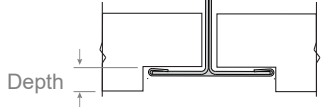

PART NUMBER CS-707-Z2-T-T6

DESCRIPTION Clip, System 707 ZipTwo, T-Bar clip, 1/8" - 1/4" slotted, white painted. For tegular panels 5/16" deep.

COMPATABILITY Armstrong®: Silhouette XL 1/8" Reveal, Silhouette XL 1/4" Reveal
USG Donn®: Finline 1/8", Finline 1/4"