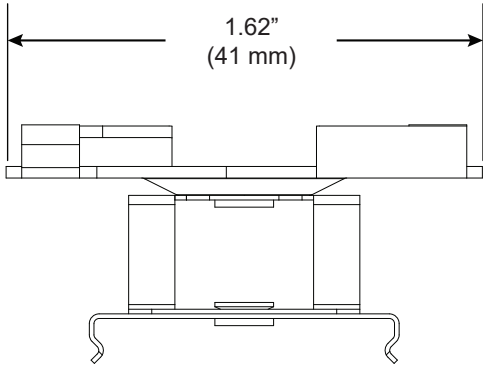

Technical Support: 707-996-9898 or technicalsupport@vode.com