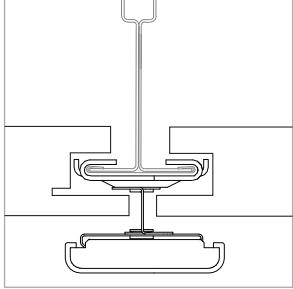

T4, 15/16" T-Bar Clip, Concealed

For use with ZipTwo® | 707

Mounts ZipTwo | 707 rail to most 15/16" suspended ceiling grid systems. Compatible with concealed panels that cover the edges of the T-Bar. Rails are provided with 2 clips per 24" and 36" fixture and 4 clips per 48", 60" and 72" fixture.