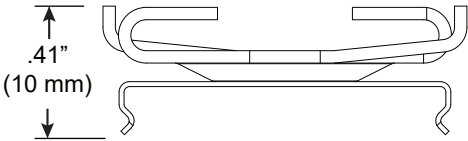

T2, 15/16" T-Bar Clip, low profile

For use with ZipTwo® | 707

Mounts ZipTwo | 707 rail to most 15/16" suspended ceiling grid systems. Compatible with flat and tegular panels less than 1/4" deep. Rails are provided with 2 clips per 24" and 36" fixture and 4 clips per 48", 60" and 72" fixture.

Technical Support: 707-996-9898 or technicalsupport@vode.com

PART NUMBER CS-707-Z2-T-T2

DESCRIPTION Clip, System 707 ZipTwo, T-Bar spring clip, 15/16", white painted. For flat and tegular panels less than 1/4" deep.

COMPATABILITY Armstrong®: Prelude XL 1 5/16"

USG Donn®: DX, DXL, CE, DXLA, ZXLA, AX, DXSS