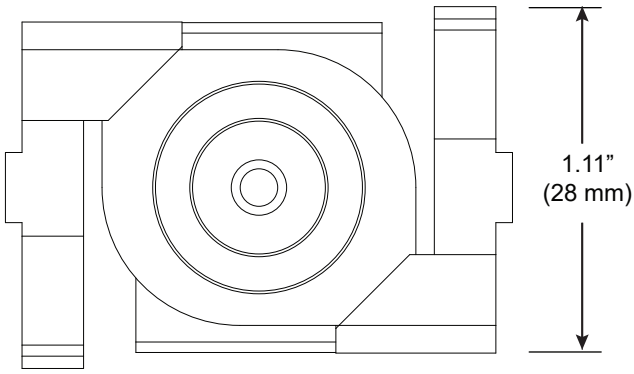

T2, 15/16" T-Bar Clip, low profile

For use with ZipTwo® | 707

Mounts ZipTwo | 707 rail to most 15/16" suspended ceiling grid systems. Compatible with flat and tegular panels less than 1/4" deep. Rails are provided with 2 clips per 24" and 36" fixture and 4 clips per 48", 60" and 72" fixture.

Technical Support: 707-996-9898 or technicalsupport@vode.com

PART NUMBER CS-707-Z2-T-T2

DESCRIPTION Clip, System 707 ZipTwo, T-Bar spring clip, 15/16", white painted. For flat and tegular panels less than 1/4" deep.

COMPATABILITY Armstrong®: Prelude XL 1 5/16"

USG Donn®: DX, DXL, CE, DXLA, ZXLA, AX, DXSS