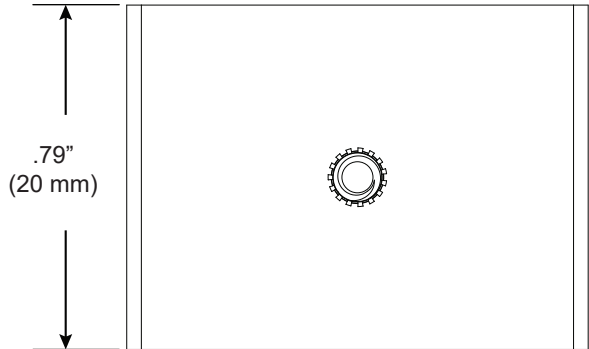

T7, Dimensional T-Bar Clip

For use with ZipTwo® | 707

Mounts ZipTwo | 707 rail to many dimensional suspended ceiling grid systems. Compatible with tegular panels 5/16" deep. Rails are provided with 2 clips per 24" and 36" fixture and 4 clips per 48", 60" and 72" fixture.

Technical Support: 707-996-9898 or technicalsupport@vode.com

PART NUMBER CS-707-Z2-T-T7

DESCRIPTION Clip, System 707 ZipTwo, T-Bar clip, dimensional, white painted. For tegular panels 5/16" deep.

COMPATABILITY Armstrong®: Interlude