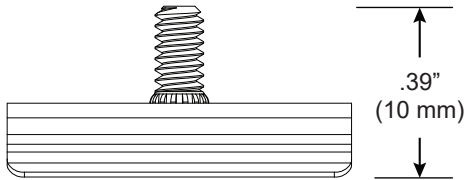

T7, Dimensional T-Bar Clip

For use with ZipTwo® | 707

Mounts ZipTwo | 707 rail to many dimensional suspended ceiling grid systems. Compatible with tegular panels 5/16" deep. Rails are provided with 2 clips per 24" and 36" fixture and 4 clips per 48", 60" and 72" fixture.

Technical Support: 707-996-9898 or technicalsupport@vode.com

PART NUMBER CS-707-Z2-T-T7

DESCRIPTION Clip, System 707 ZipTwo, T-Bar clip, dimensional, white painted. For tegular panels 5/16" deep.

COMPATABILITY Armstrong®: Interlude