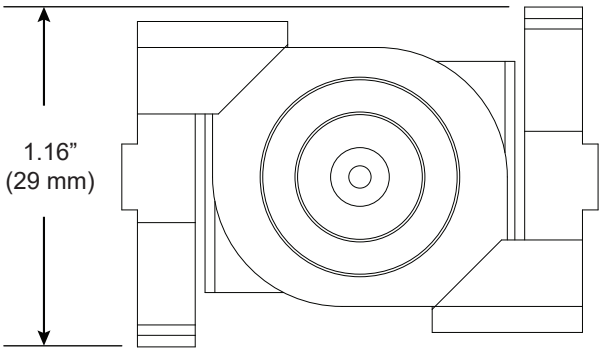

Technical Support: 707-996-9898 or technicalsupport@vode.com