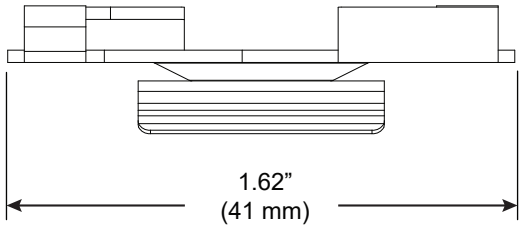

T2, 15/16" T-Bar Clip, low profile

For use with ZipTwo® | 707

Mounts ZipTwo | 707 rail to most 15/16" suspended ceiling grid systems. Compatible with flat and tegular panels less than 1/4" deep. Rails are provided with 2 clips per 24" and 36" fixture and 4 clips per 48", 60" and 72" fixture.

Technical Support: 707-996-9898 or technicalsupport@vode.com

PART NUMBER CS-707-Z2-T-T2

DESCRIPTION Clip, System 707 ZipTwo, T-Bar spring clip, 15/16", white painted. For flat and tegular panels less than 1/4" deep.

COMPATABILITY Armstrong®: Prelude XL 1 5/16"

USG Donn®: DX, DXL, CE, DXLA, ZXLA, AX, DXSS