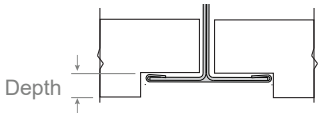

T2, 15/16" T-Bar Clip, low profile

For use with ZipTwo® | 707

Mounts ZipTwo | 707 rail to most 15/16" suspended ceiling grid systems. Compatible with flat and tegular panels less than 1/4" deep. Rails are provided with 2 clips per 24" and 36" fixture and 4 clips per 48", 60" and 72" fixture.

Technical Support: 707-996-9898 or technicalsupport@vode.com

PART NUMBER CS-707-Z2-T-T2

DESCRIPTION Clip, System 707 ZipTwo, T-Bar spring clip, 15/16", white painted. For flat and tegular panels less than 1/4" deep.

COMPATABILITY Armstrong®: Prelude XL 1 5/16"

USG Donn®: DX, DXL, CE, DXLA, ZXLA, AX, DXSS