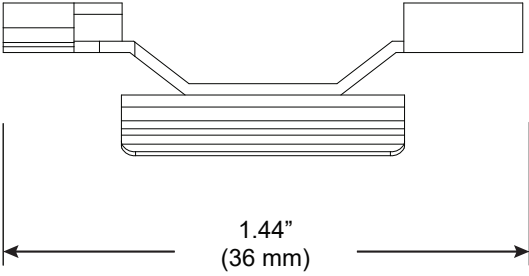

T1, 9/16" T-Bar Clip, Low Profile

For use with ZipTwo® | 707

Mounts ZipTwo | 707 rail to most 9/16" suspended ceiling grid systems. Compatible with flat and tegular panels less than 1/4" deep. Rails are provided with 2 clips per 24" and 36" fixture and 4 clips per 48", 60" and 72" fixture.

Technical Support: 707-996-9898 or technicalsupport@vode.com

PART NUMBER CS-707-Z2-T-T1

DESCRIPTION Clip, System 707 ZipTwo, T-Bar spring clip, 9/16", white painted. For flat and tegular panels less than 1/4" deep.

COMPATABILITY Armstrong®: Suprafine 9/16"

USG Donn®: Centricitee