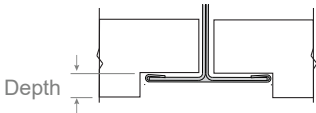

Technical Support: 707-996-9898 or technicalsupport@vode.com