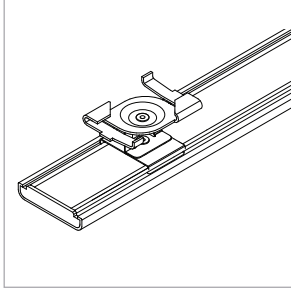

T4, 15/16" T-Bar Clip, Concealed

For use with ZipTwo® | 707

Mounts ZipTwo | 707 rail to most 15/16" suspended ceiling grid systems. Compatible with concealed panels that cover the edges of the T-Bar. Rails are provided with 2 clips per 24" and 36" fixture and 4 clips per 48", 60" and 72" fixture.