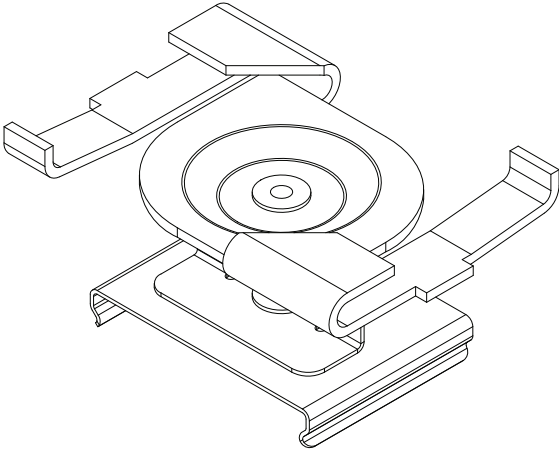

Technical Support: 707-996-9898 or technicalsupport@vode.com