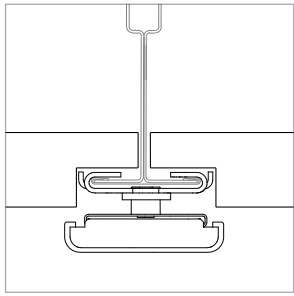

T3, 15/16" T-Bar Clip, Medium Profile

For use with ZipTwo® | 707

Mounts ZipTwo | 707 rail to most 15/16" suspended ceiling grid systems. Compatible with tegular panels 1/4" - 5/16" deep. Rails are provided with 2 clips per 24" and 36" fixture and 4 clips per 48", 60" and 72" fixture.

Technical Support: 707-996-9898 or technicalsupport@vode.com

PART NUMBER CS-707-Z2-T-T3

DESCRIPTION Clip, System 707 ZipTwo, T-Bar spring clip, 15/16", white painted. For tegular panels 1/4" - 5/16" deep.

COMPATABILITY Armstrong®: Prelude XL 1 5/16"

USG Donn®: DX, DXL, CE, DXLA, ZXLA, AX, DXSS