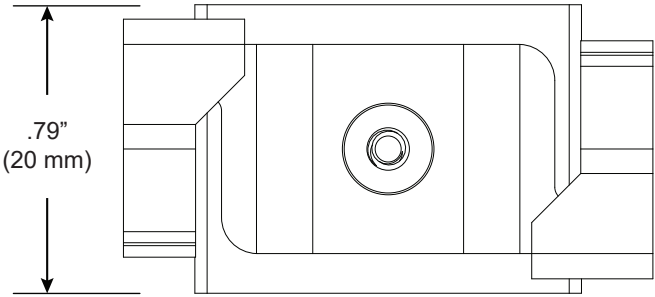

Technical Support: 707-996-9898 or technicalsupport@vode.com