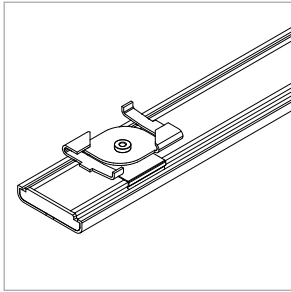

T2, 15/16" T-Bar Clip, low profile

For use with ZipTwo® | 707

Mounts ZipTwo | 707 rail to most 15/16" suspended ceiling grid systems. Compatible with flat and tegular panels less than 1/4" deep. Rails are provided with 2 clips per 24" and 36" fixture and 4 clips per 48", 60" and 72" fixture.

Technical Support: 707-996-9898 or technicalsupport@vode.com

PART NUMBER CS-707-Z2-T-T2

DESCRIPTION Clip, System 707 ZipTwo, T-Bar spring clip, 15/16", white painted. For flat and tegular panels less than 1/4" deep.

COMPATABILITY Armstrong®: Prelude XL 1 5/16"

USG Donn®: DX, DXL, CE, DXLA, ZXLA, AX, DXSS