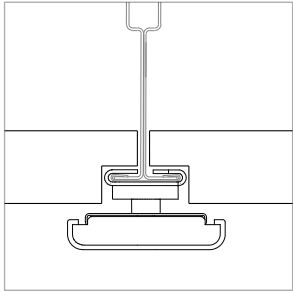

T5, 9/16" T-Bar Clip, Medium Profile

For use with ZipTwo® | 707

Mounts ZipTwo | 707 rail to most 9/16" suspended ceiling grid systems. Compatible with tegular panels 1/4" - 5/16" deep. Rails are provided with 2 clips per 24" and 36" fixture and 4 clips per 48", 60" and 72" fixture.