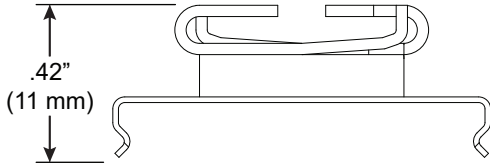

T1, 9/16" T-Bar Clip, Low Profile

For use with ZipTwo® | 707

Mounts ZipTwo | 707 rail to most 9/16" suspended ceiling grid systems. Compatible with flat and tegular panels less than 1/4" deep. Rails are provided with 2 clips per 24" and 36" fixture and 4 clips per 48", 60" and 72" fixture.

Technical Support: 707-996-9898 or technicalsupport@vode.com

PART NUMBER CS-707-Z2-T-T1

DESCRIPTION Clip, System 707 ZipTwo, T-Bar spring clip, 9/16", white painted. For flat and tegular panels less than 1/4" deep.

COMPATABILITY Armstrong®: Suprafine 9/16"

USG Donn®: Centricitee