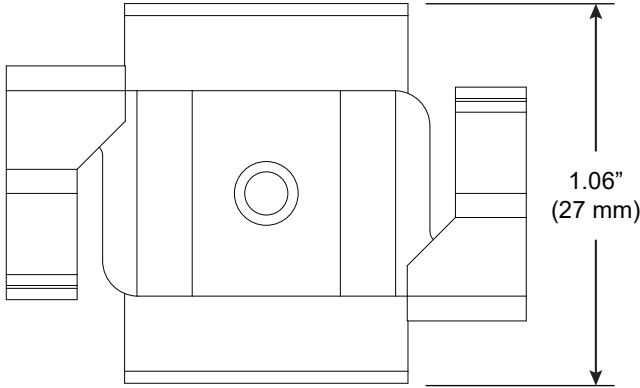

# T1, 9/16" T-Bar Clip, Low Profile

For use with ZipTwo<sup>®</sup> | 707

Mounts ZipTwo | 707 rail to most 9/16" suspended ceiling grid systems. Compatible with flat and tegular panels less than 1/4" deep. Rails are provided with 2 clips per 24" and 36" fixture and 4 clips per 48", 60" and 72" fixture.

Technical Support: 707-996-9898 or [technicalsupport@vode.com](mailto:technicalsupport@vode.com)

**PART NUMBER CS-707-Z2-T-T1**

**DESCRIPTION** Clip, System 707 ZipTwo, T-Bar spring clip, 9/16", white painted. For flat and tegular panels less than 1/4" deep.