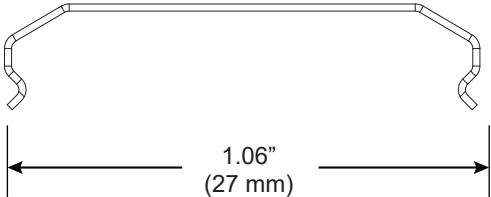

Surface Clip

For use with ZipTwo[®] | 707

Mounts ZipTwo | 707 rail to most surfaces. Rails are provided with one clip per 12" (305 mm).

Technical Support: 707-996-9898 or technicalsupport@vode.com

PART NUMBER **CS-707-Z2**

DESCRIPTION Clip, System LED 707, ZipTwo