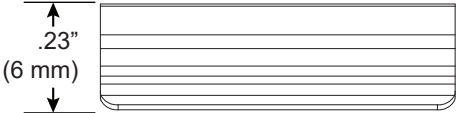

Surface Clip

For use with ZipTwo[®] | 707

Mounts ZipTwo | 707 rail to most surfaces. Rails are provided with one clip per 12" (305 mm).

Technical Support: 707-996-9898 or technicalsupport@vode.com

PART NUMBER **CS-707-Z2**