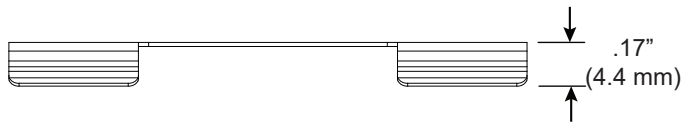

ZipTwo Joiner Clip

For use with ZipTwo[®] | 707

Aligns ZipTwo rails when mounted end-to-end. Compatible with all mounting applications. One clip is provided for every pair of rails.

Technical Support: 707-996-9898 or technicalsupport@vode.com

PART NUMBER **CS-00006**

DESCRIPTION Clip, System LED 707, ZipTwo, joiner clip