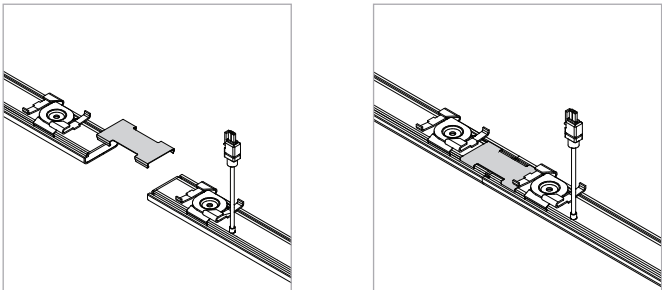

ZipTwo Joiner Clip

For use with ZipTwo[®] | 707

Aligns ZipTwo rails when mounted end-to-end. Compatible with all mounting applications. One clip is provided for every pair of rails.

Technical Support: 707-996-9898 or technicalsupport@vode.com

PART NUMBER **CS-00006**

DESCRIPTION Clip, System LED 707, ZipTwo, joiner clip