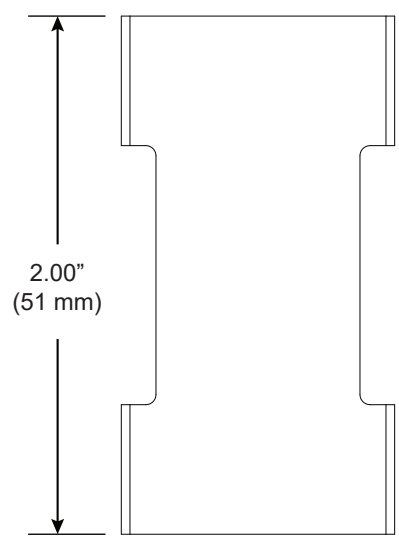

ZipTwo Joiner Clip

For use with ZipTwo[®] | 707

Aligns ZipTwo rails when mounted end-to-end. Compatible with all mounting applications. One clip is provided for every pair of rails.

Technical Support: 707-996-9898 or technicalsupport@vode.com

PART NUMBER **CS-00006**

DESCRIPTION Clip, System LED 707, ZipTwo, joiner clip