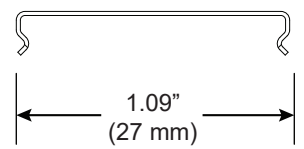

ZipTwo Joiner Clip

For use with ZipTwo[®] | 707

Aligns ZipTwo rails when mounted end-to-end. Compatible with all mounting applications. One clip is provided for every pair of rails.

Technical Support: 707-996-9898 or technicalsupport@vode.com

PART NUMBER **CS-00006**

DESCRIPTION Clip, System LED 707, ZipTwo, joiner clip