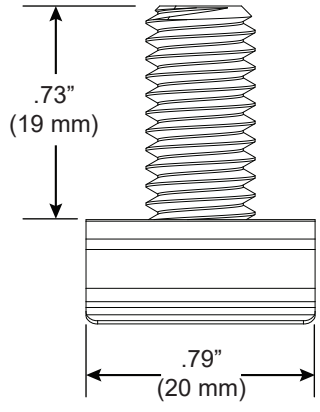

# DM, Dynamax T-Bar Clip

For use with ZipTwo<sup>®</sup> | 707

Mounts ZipTwo | 707 rail to Armstrong Dynamax suspended ceiling grid systems. Rails are provided with 2 clips per 24" and 36" fixture, 4 clips per 48", 60" and 72" fixture, and 6 clips per 96" fixture.

Technical Support: 707-996-9898 or [technicalsupport@vode.com](mailto:technicalsupport@vode.com)

PART NUMBER **CS-707-Z2-DM**

DESCRIPTION Clip, System LED 707, ZipTwo, for use w/ Armstrong Dynamax Suspension System.