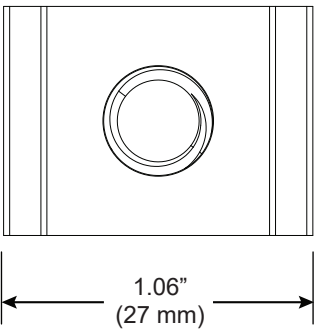

PART NUMBER **CS-707-Z2-DM**

DESCRIPTION Clip, System LED 707, ZipTwo, for use w/ Armstrong Dynamax Suspension System.

COMPATABILITY Armstrong®: Dynamax