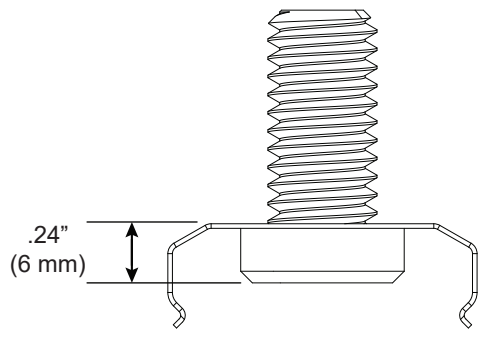

# DM, Dynamax T-Bar Clip

For use with ZipTwo<sup>®</sup> | 707

Mounts ZipTwo | 707 rail to Armstrong Dynamax suspended ceiling grid systems. Rails are provided with 2 clips per 24" and 36" fixture, 4 clips per 48", 60" and 72" fixture, and 6 clips per 96" fixture.

Technical Support: 707-996-9898 or [technicalsupport@vode.com](mailto:technicalsupport@vode.com)

PART NUMBER **CS-707-Z2-DM**

DESCRIPTION Clip, System LED 707, ZipTwo, for use w/ Armstrong Dynamax Suspension System.