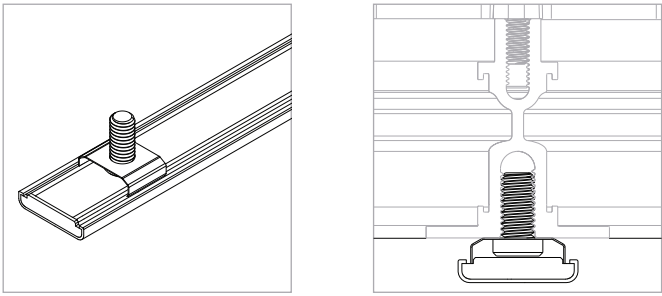

# DM, Dynamax T-Bar Clip

For use with ZipTwo<sup>®</sup> | 707

Mounts ZipTwo | 707 rail to Armstrong Dynamax suspended ceiling grid systems. Rails are provided with 2 clips per 24" and 36" fixture, 4 clips per 48", 60" and 72" fixture, and 6 clips per 96" fixture.

Technical Support: 707-996-9898 or [technicalsupport@vode.com](mailto:technicalsupport@vode.com)

PART NUMBER **CS-707-Z2-DM**

DESCRIPTION Clip, System LED 707, ZipTwo, for use w/ Armstrong Dynamax Suspension System.