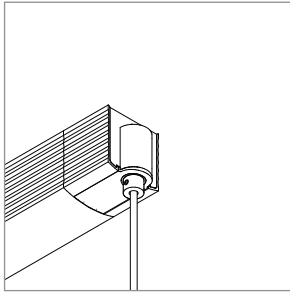

Integral Power, Single Direction Hub

For use with System | 707

Mounts System | 707 | ZipTwo suspended for integral power ceiling cable installations.