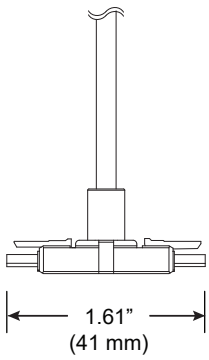

Integral Power, Single Direction Coupler

For use with System | 707

Connects System | 707 | ZipTwo suspended rails for integral power ceiling cable installations.

Technical Support: 707-996-9898

PART NUMBER 707-Z2-CP-XX-CC-IP-4C-YY

DESCRIPTION System LED 707, ZipTwo, suspension coupler, 48" or 96" (1219mm or 2438mm) ceiling cable, integral power, 4 conductor. Available in white painted (WH) with white cable and white canopy, black anodized (BL) with black cable and black canopy.

Integral Power, Single Direction Hub

For use with System | 707

Mounts System | 707 | ZipTwo suspended for integral power ceiling cable installations.

Technical Support: 707-996-9898

PART NUMBER 707-Z2-HB-XX-CC-IP-4C-YY

DESCRIPTION System LED 707, ZipTwo, suspension hub, 48" or 96" (1219mm or 2438mm) ceiling cable, integral power, 4 conductor. Available in white painted (WH) with white cable and white canopy, black anodized (BL) with black cable and black canopy.