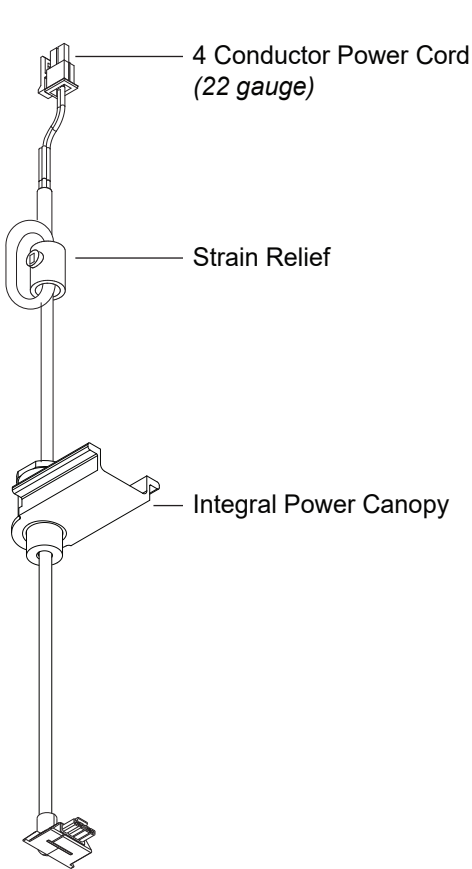

Integral Power, Single Direction Coupler

For use with System | 707

Connects System | 707 | ZipTwo suspended rails for integral power ceiling cable installations.

Technical Support: 707-996-9898

PART NUMBER 707-Z2-CP-XX-CC-IP-4C-YY

DESCRIPTION System LED 707, ZipTwo, suspension coupler, 48" or 96" (1219mm or 2438mm) ceiling cable, integral power, 4 conductor. Available in white painted (WH) with white cable and white canopy, black anodized (BL) with black cable and black canopy.

Integral Power, Single Direction Hub

For use with System | 707

Mounts System | 707 | ZipTwo suspended for integral power ceiling cable installations.

Technical Support: 707-996-9898

PART NUMBER 707-Z2-HB-XX-CC-IP-4C-YY

DESCRIPTION System LED 707, ZipTwo, suspension hub, 48" or 96" (1219mm or 2438mm) ceiling cable, integral power, 4 conductor. Available in white painted (WH) with white cable and white canopy, black anodized (BL) with black cable and black canopy.