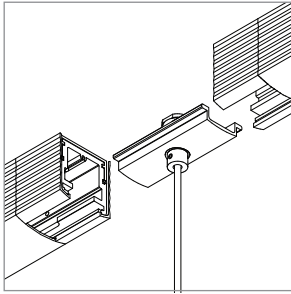

Integral Power, Single Direction Coupler

For use with System | 707

Connects System | 707 | ZipTwo suspended rails for integral power ceiling cable installations.

Technical Support: 707-996-9898

PART NUMBER 707-Z2-CP-XX-CC-IP-4C-YY

DESCRIPTION System LED 707, ZipTwo, suspension coupler, 48" or 96" (1219mm or 2438mm) ceiling cable, integral power, 4 conductor. Available in white painted (WH) with white cable and white canopy, black anodized (BL) with black cable and black canopy.

DESCRIPTION System LED 707, ZipTwo, suspension hub, 48" or 96" (1219mm or 2438mm) ceiling cable, integral power, 4 conductor. Available in white painted (WH) with white cable and white canopy, black anodized (BL) with black cable and black canopy.