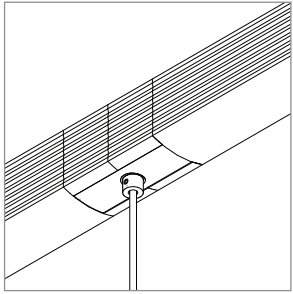

Integral Power, Single Direction Coupler

For use with System | 707

Connects System | 707 | ZipTwo suspended rails for integral power ceiling cable installations.

Technical Support: 707-996-9898

PART NUMBER 707-Z2-CP-XX-CC-IP-4C-YY

DESCRIPTION System LED 707, ZipTwo, suspension coupler, 48" or 96" (1219mm or 2438mm) ceiling cable, integral power, 4 conductor. Available in white painted (WH) with white cable and white canopy, black anodized (BL) with black cable and black canopy.

Integral Power, Single Direction Hub

For use with System | 707

Mounts System | 707 | ZipTwo suspended for integral power ceiling cable installations.

Technical Support: 707-996-9898

PART NUMBER 707-Z2-HB-XX-CC-IP-4C-YY

DESCRIPTION System LED 707, ZipTwo, suspension hub, 48" or 96" (1219mm or 2438mm) ceiling cable, integral power, 4 conductor. Available in white painted (WH) with white cable and white canopy, black anodized (BL) with black cable and black canopy.