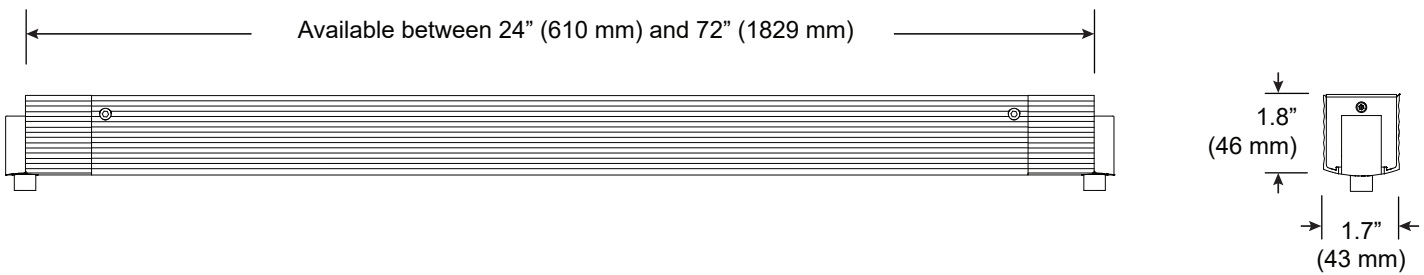

Technical Support: 707-996-9898