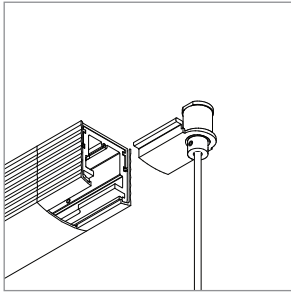

Integral Power, Single Direction Hub

For use with System | 707

Mounts System | 707 | ZipTwo suspended for integral power ceiling cable installations.