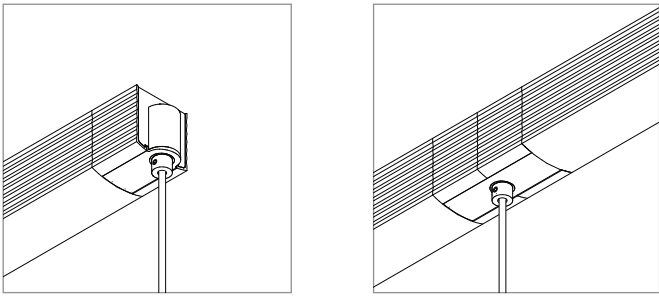

Ceiling Cable Integral Power

For use with System | 107 | 207 | 707

Houses integral power supply. Direct conduit feed is recommended, but integral power supply housing will mount to any standard North America 4" j-box. Mounts to most surfaces. Blocking is recommended at all arm junctions.