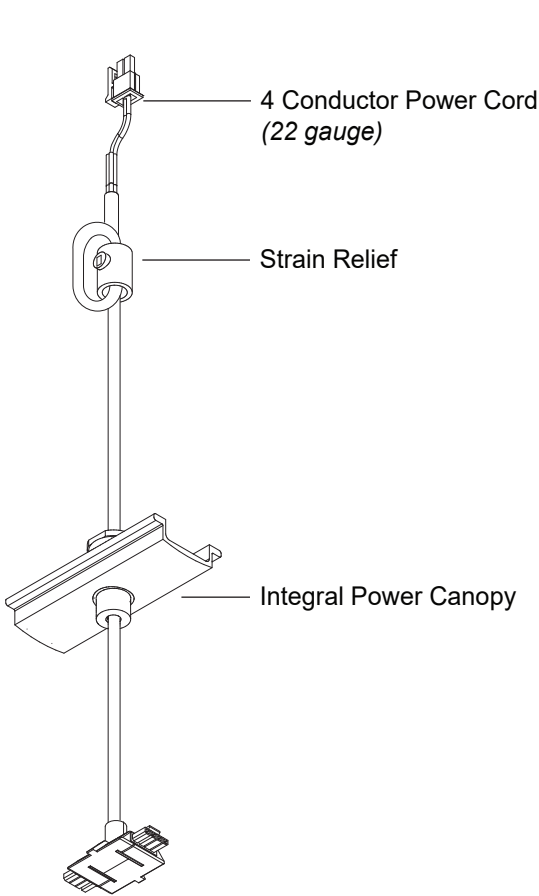

Integral Power, Single Direction Coupler

For use with System | 707

Connects System | 707 | ZipTwo suspended rails for integral power ceiling cable installations.

Technical Support: 707-996-9898

PART NUMBER 707-Z2-CP-XX-CC-IP-4C-YY

DESCRIPTION System LED 707, ZipTwo, suspension coupler, 48" or 96" (1219mm or 2438mm) ceiling cable, integral power, 4 conductor. Available in white painted (WH) with white cable and white canopy, black anodized (BL) with black cable and black canopy.

Integral Power, Single Direction Hub

For use with System | 707

Mounts System | 707 | ZipTwo suspended for integral power ceiling cable installations.

Technical Support: 707-996-9898

PART NUMBER 707-Z2-HB-XX-CC-IP-4C-YY

DESCRIPTION System LED 707, ZipTwo, suspension hub, 48" or 96" (1219mm or 2438mm) ceiling cable, integral power, 4 conductor. Available in white painted (WH) with white cable and white canopy, black anodized (BL) with black cable and black canopy.