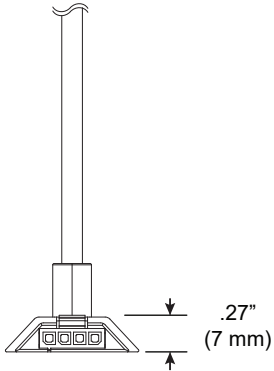

Integral Power, Single Direction Coupler

For use with System | 707

Connects System | 707 | ZipTwo suspended rails for integral power ceiling cable installations.

Technical Support: 707-996-9898

PART NUMBER 707-Z2-CP-XX-CC-IP-4C-YY

DESCRIPTION System LED 707, ZipTwo, suspension coupler, 48" or 96" (1219mm or 2438mm) ceiling cable, integral power, 4 conductor. Available in white painted (WH) with white cable and white canopy, black anodized (BL) with black cable and black canopy.

Integral Power, Single Direction Hub

For use with System | 707

Mounts System | 707 | ZipTwo suspended for integral power ceiling cable installations.

Technical Support: 707-996-9898

PART NUMBER 707-Z2-HB-XX-CC-IP-4C-YY

DESCRIPTION System LED 707, ZipTwo, suspension hub, 48" or 96" (1219mm or 2438mm) ceiling cable, integral power, 4 conductor. Available in white painted (WH) with white cable and white canopy, black anodized (BL) with black cable and black canopy.