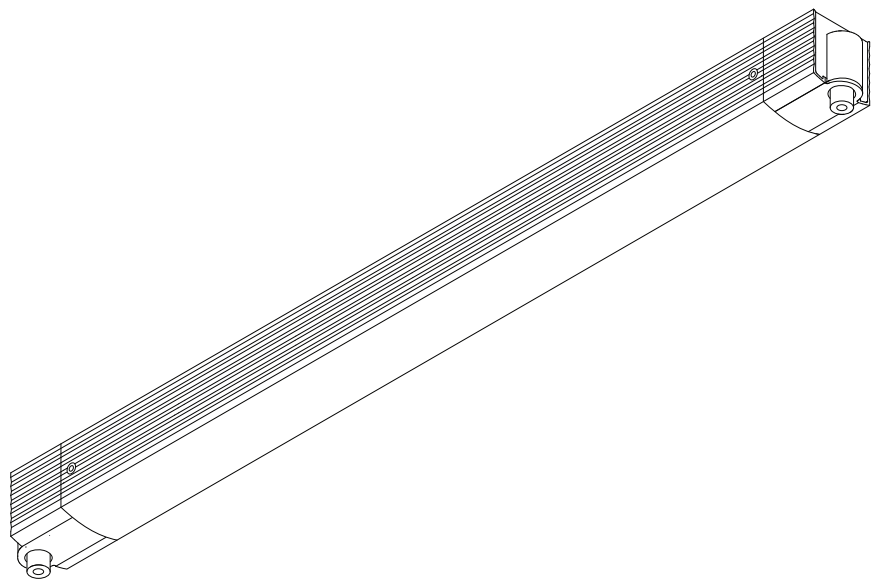

Technical Support: 707-996-9898