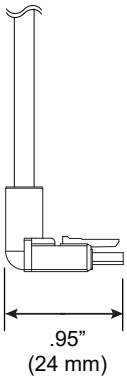

Integral Power, Single Direction Coupler

For use with System | 707

Connects System | 707 | ZipTwo suspended rails for integral power ceiling cable installations.

Technical Support: 707-996-9898

PART NUMBER 707-Z2-CP-XX-CC-IP-4C-YY

DESCRIPTION System LED 707, ZipTwo, suspension coupler, 48" or 96" (1219mm or 2438mm) ceiling cable, integral power, 4 conductor. Available in white painted (WH) with white cable and white canopy, black anodized (BL) with black cable and black canopy.

Integral Power, Single Direction Hub

For use with System | 707

Mounts System | 707 | ZipTwo suspended for integral power ceiling cable installations.

Technical Support: 707-996-9898

PART NUMBER 707-Z2-HB-XX-CC-IP-4C-YY

DESCRIPTION System LED 707, ZipTwo, suspension hub, 48" or 96" (1219mm or 2438mm) ceiling cable, integral power, 4 conductor. Available in white painted (WH) with white cable and white canopy, black anodized (BL) with black cable and black canopy.