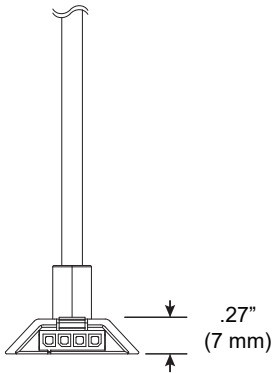

Integral Power, Single Direction Coupler

For use with System | 707

Connects System | 707 | ZipTwo suspended rails for integral power ceiling cable installations.

Technical Support: 707-996-9898

PART NUMBER 707-Z2-CP-XX-CC-IP-4C-YY

DESCRIPTION System LED 707, ZipTwo, suspension coupler, 48" or 96" (1219mm or 2438mm) ceiling cable, integral power, 4 conductor. Available in white painted (WH) with white cable and white canopy, black anodized (BL) with black cable and black canopy.

Integral Power, Single Direction Hub

For use with System | 707

Mounts System | 707 | ZipTwo suspended for integral power ceiling cable installations.

Technical Support: 707-996-9898

PART NUMBER 707-Z2-HB-XX-CC-IP-4C-YY

DESCRIPTION System LED 707, ZipTwo, suspension hub, 48" or 96" (1219mm or 2438mm) ceiling cable, integral power, 4 conductor. Available in white painted (WH) with white cable and white canopy, black anodized (BL) with black cable and black canopy.