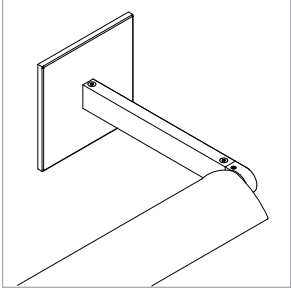

Large Square Canopy for Single Arm

For use with System | 107

Mounts 107 System end sections to surface. Mounts to any standard North America 4" j-box.

Technical Support: 707-996-9898

PART NUMBER **CAN-107-S-4S-YY**

DESCRIPTION Canopy, System LED 107, single arm, large square canopy, available in anodized aluminum (AA), white painted (W1) and black anodized (AB).

Large Round Canopy for Double Arm

For use with System | 107

Mounts 107 System mid sections to surface. Mounts to any standard North America 4" j-box.

Technical Support: 707-996-9898

PART NUMBER **CAN-107-D-4S-YY**

DESCRIPTION Canopy, System LED 107, double arm, large square canopy, available in anodized aluminum (AA), white painted (W1) and black anodized (AB).