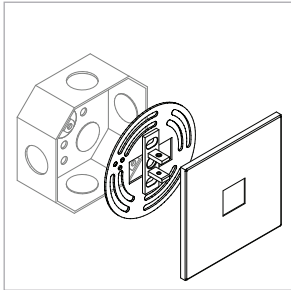

Large Square Canopy for Single Arm

For use with System | 107

Mounts 107 System end sections to surface. Mounts to any standard North America 4" j-box.

Technical Support: 707-996-9898

PART NUMBER **CAN-107-S-4S-YY**

DESCRIPTION Canopy, System LED 107, single arm, large square canopy, available in anodized aluminum (AA), white painted (W1) and black anodized (AB).

Large Round Canopy for Double Arm

For use with System | 107

Mounts 107 System mid sections to surface. Mounts to any standard North America 4" j-box.

Technical Support: 707-996-9898

PART NUMBER **CAN-107-D-4S-YY**

DESCRIPTION Canopy, System LED 107, double arm, large square canopy, available in anodized aluminum (AA), white painted (W1) and black anodized (AB).