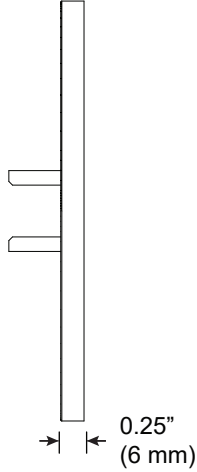

Large Square Canopy for Single Arm

For use with System | 107

Mounts 107 System end sections to surface. Mounts to any standard North America 4" j-box.

Technical Support: 707-996-9898

PART NUMBER **CAN-107-S-4S-YY**

DESCRIPTION Canopy, System LED 107, single arm, large square canopy, available in anodized aluminum (AA), white painted (W1) and black anodized (AB).

Large Round Canopy for Double Arm

For use with System | 107

Mounts 107 System mid sections to surface. Mounts to any standard North America 4" j-box.

Technical Support: 707-996-9898

PART NUMBER **CAN-107-D-4S-YY**

DESCRIPTION Canopy, System LED 107, double arm, large square canopy, available in anodized aluminum (AA), white painted (W1) and black anodized (AB).