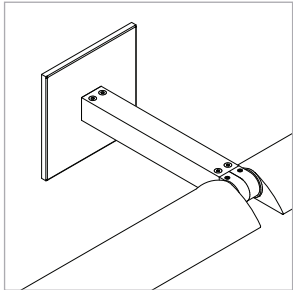

Large Square Canopy for Single Arm

For use with System | 107

Mounts 107 System end sections to surface. Mounts to any standard North America 4" j-box.

Technical Support: 707-996-9898

PART NUMBER **CAN-107-S-4S-YY**

DESCRIPTION Canopy, System LED 107, single arm, large square canopy, available in anodized aluminum (AA), white painted (W1) and black anodized (AB).

Large Round Canopy for Double Arm

For use with System | 107

Mounts 107 System mid sections to surface. Mounts to any standard North America 4" j-box.

Technical Support: 707-996-9898

PART NUMBER **CAN-107-D-4S-YY**

DESCRIPTION Canopy, System LED 107, double arm, large square canopy, available in anodized aluminum (AA), white painted (W1) and black anodized (AB).