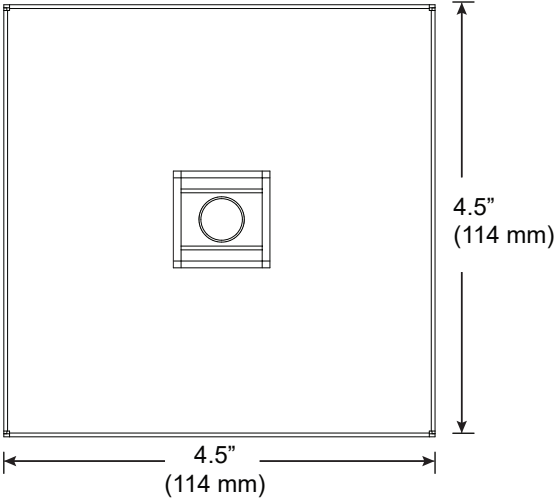

Large Square Canopy for Single Arm

For use with System | 107

Mounts 107 System end sections to surface. Mounts to any standard North America 4" j-box.

Technical Support: 707-996-9898

PART NUMBER **CAN-107-S-4S-YY**

DESCRIPTION Canopy, System LED 107, single arm, large square canopy, available in anodized aluminum (AA), white painted (W1) and black anodized (AB).

Large Round Canopy for Double Arm

For use with System | 107

Mounts 107 System mid sections to surface. Mounts to any standard North America 4" j-box.

Technical Support: 707-996-9898

PART NUMBER **CAN-107-D-4S-YY**

DESCRIPTION Canopy, System LED 107, double arm, large square canopy, available in anodized aluminum (AA), white painted (W1) and black anodized (AB).