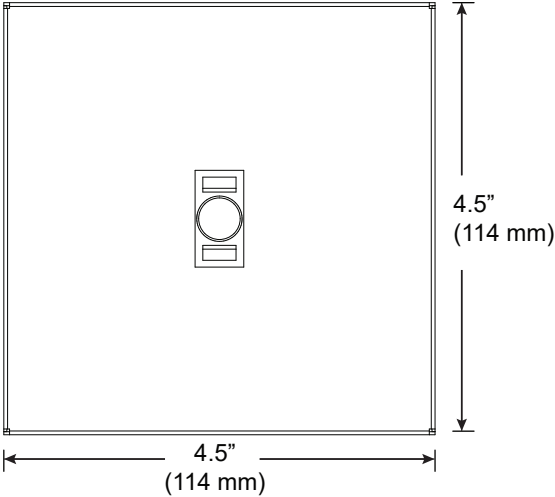

Large Square Canopy for Single Arm

For use with System | 107

Mounts 107 System end sections to surface. Mounts to any standard North America 4" j-box.

Technical Support: 707-996-9898

PART NUMBER **CAN-107-S-4S-YY**

DESCRIPTION Canopy, System LED 107, single arm, large square canopy, available in anodized aluminum (AA), white painted (W1) and black anodized (AB).

Large Round Canopy for Double Arm

For use with System | 107

Mounts 107 System mid sections to surface. Mounts to any standard North America 4" j-box.

Technical Support: 707-996-9898

PART NUMBER **CAN-107-D-4S-YY**

DESCRIPTION Canopy, System LED 107, double arm, large square canopy, available in anodized aluminum (AA), white painted (W1) and black anodized (AB).