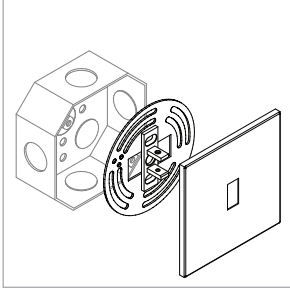

Large Square Canopy for Single Arm

For use with System | 107

Mounts 107 System end sections to surface. Mounts to any standard North America 4" j-box.

Technical Support: 707-996-9898

PART NUMBER **CAN-107-S-4S-YY**

DESCRIPTION Canopy, System LED 107, single arm, large square canopy, available in anodized aluminum (AA), white painted (W1) and black anodized (AB).

Large Round Canopy for Double Arm

For use with System | 107

Mounts 107 System mid sections to surface. Mounts to any standard North America 4" j-box.

Technical Support: 707-996-9898

PART NUMBER **CAN-107-D-4S-YY**

DESCRIPTION Canopy, System LED 107, double arm, large square canopy, available in anodized aluminum (AA), white painted (W1) and black anodized (AB).