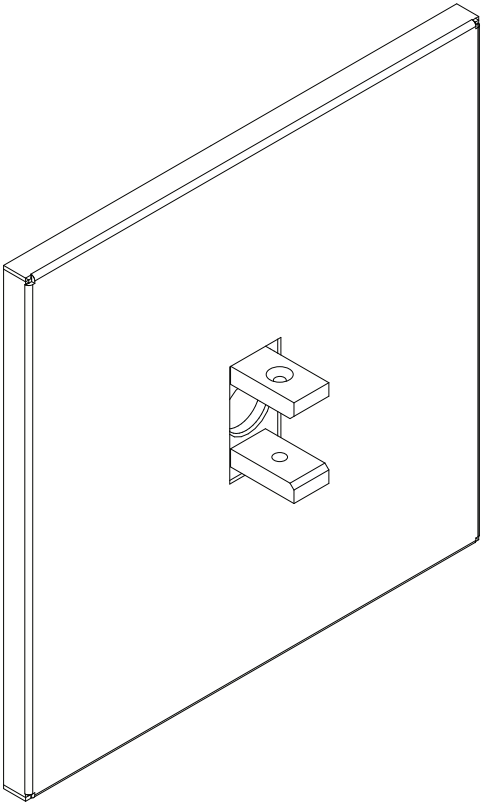

Large Square Canopy for Single Arm

For use with System | 107

Mounts 107 System end sections to surface. Mounts to any standard North America 4" j-box.

Technical Support: 707-996-9898

PART NUMBER **CAN-107-S-4S-YY**

DESCRIPTION Canopy, System LED 107, single arm, large square canopy, available in anodized aluminum (AA), white painted (W1) and black anodized (AB).

Large Round Canopy for Double Arm

For use with System | 107

Mounts 107 System mid sections to surface. Mounts to any standard North America 4" j-box.

Technical Support: 707-996-9898

PART NUMBER **CAN-107-D-4S-YY**

DESCRIPTION Canopy, System LED 107, double arm, large square canopy, available in anodized aluminum (AA), white painted (W1) and black anodized (AB).