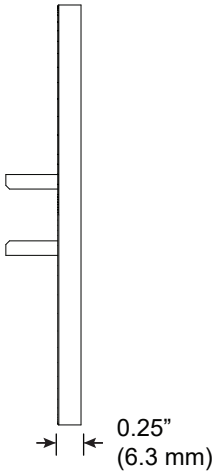

Large Square Canopy for Single Arm

For use with System | 107

Mounts 107 System end sections to surface. Mounts to any standard North America 4" j-box.

Technical Support: 707-996-9898

PART NUMBER **CAN-107-S-4S-YY**

DESCRIPTION Canopy, System LED 107, single arm, large square canopy, available in anodized aluminum (AA), white painted (W1) and black anodized (AB).

Large Round Canopy for Double Arm

For use with System | 107

Mounts 107 System mid sections to surface. Mounts to any standard North America 4" j-box.

Technical Support: 707-996-9898

PART NUMBER **CAN-107-D-4S-YY**

DESCRIPTION Canopy, System LED 107, double arm, large square canopy, available in anodized aluminum (AA), white painted (W1) and black anodized (AB).