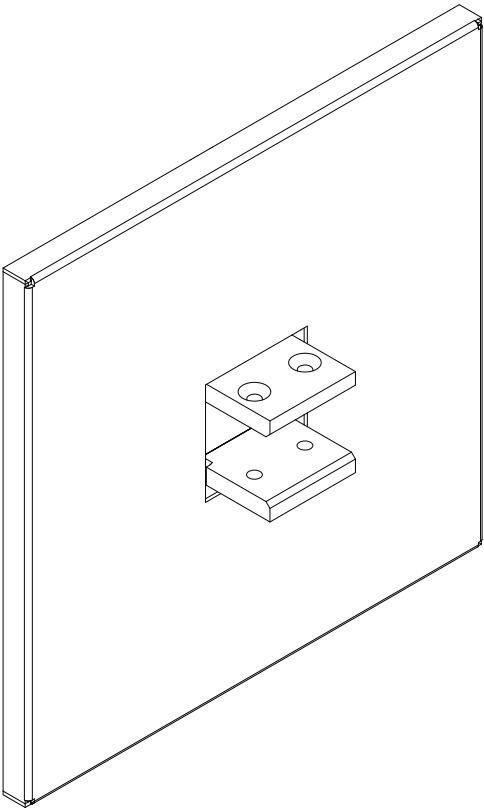

Large Square Canopy for Single Arm

For use with System | 107

Mounts 107 System end sections to surface. Mounts to any standard North America 4" j-box.

Technical Support: 707-996-9898

PART NUMBER **CAN-107-S-4S-YY**

DESCRIPTION Canopy, System LED 107, single arm, large square canopy, available in anodized aluminum (AA), white painted (W1) and black anodized (AB).

Large Round Canopy for Double Arm

For use with System | 107

Mounts 107 System mid sections to surface. Mounts to any standard North America 4" j-box.

Technical Support: 707-996-9898

PART NUMBER **CAN-107-D-4S-YY**

DESCRIPTION Canopy, System LED 107, double arm, large square canopy, available in anodized aluminum (AA), white painted (W1) and black anodized (AB).