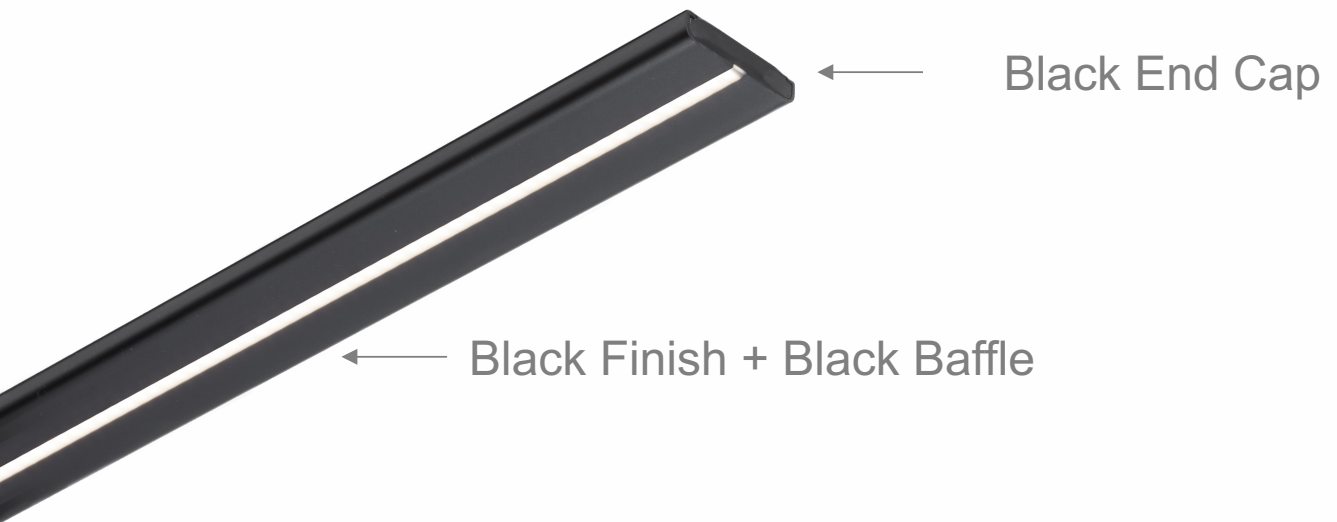

Finish Detail Guide

ZipTwo | 707

← Aluminum End Cap

← White Finish + White Baffle

← Black End Cap

← Black Finish + Black Baffle