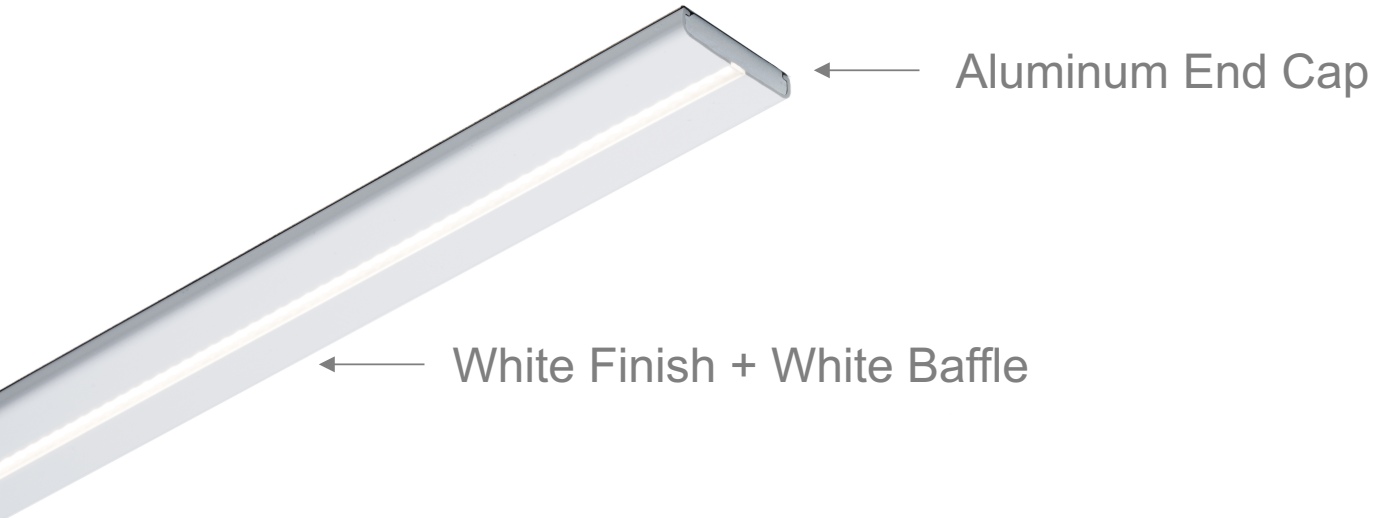

Finish Detail Guide

ZipTwo | 707

← Aluminum End Cap

← White Finish + White Baffle

← Black End Cap

← Black Finish + Black Baffle