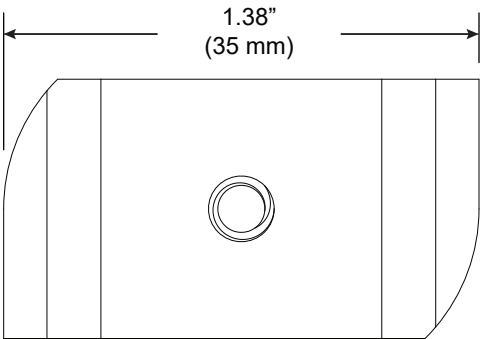

# Vode Strut Nut

For use with System | 117

Mounts 117 | SideKick power housing and 707 | ZipTwo rails to 1 3/8" strut.

Technical Support: 707-996-9898

PART NUMBER **100-STN**

DESCRIPTION Nut, strut nut, 1/4-20 thread for coupler