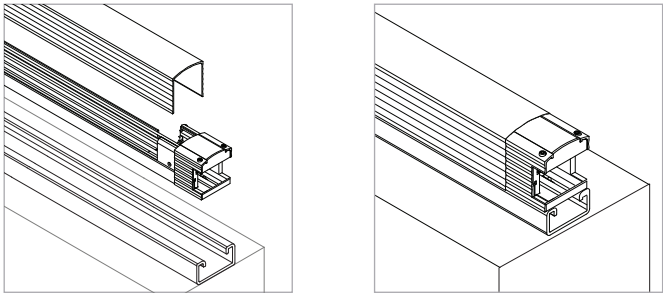

# Vode Strut Nut

For use with System | 117

Mounts 117 | SideKick power housing and 707 | ZipTwo rails to 1 3/8" strut.

Technical Support: 707-996-9898

PART NUMBER **100-STN**

DESCRIPTION Nut, strut nut, 1/4-20 thread for coupler