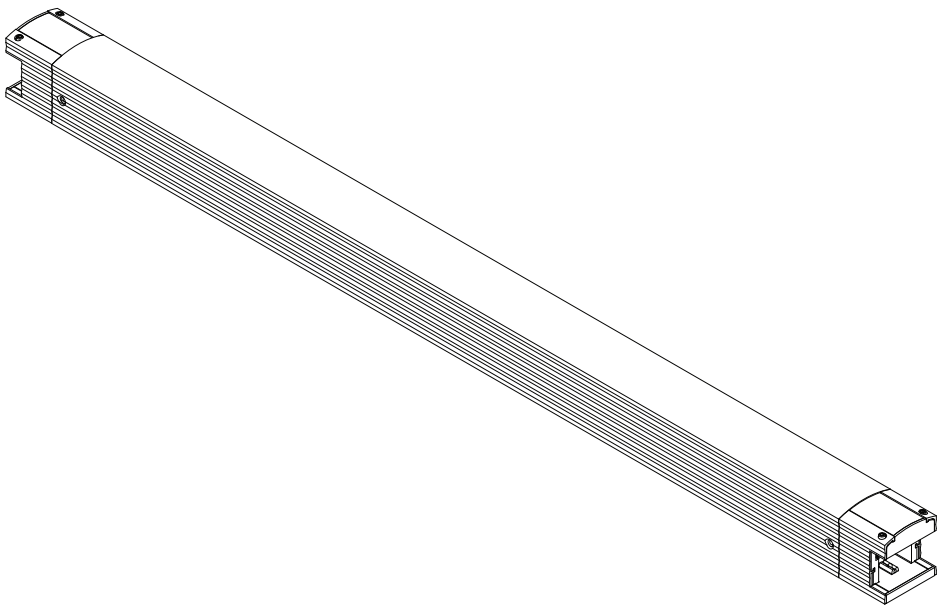

Integral Power Supply Housing

For use with System | 117

Houses integral power supply for 117 | Sidekick System. Direct conduit feed is recommended. Housing mounts to standard North America 4" j-box. Mounts to most surfaces. Blocking is recommended at all arm junctions.

Technical Support: 707-996-9898

Available Between 24" (610mm) and 96" (2438mm)

PART NUMBER **PH-117-IP-XX-YY**

DESCRIPTION Power Housing, Stack LED 117, integral, XX" [LENGTH], available in anodized aluminum (AA), white painted (W1) and black anodized (AB).