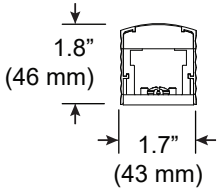

Integral Power Supply Housing

For use with System | 117

Houses integral power supply for 117 | Sidekick System. Direct conduit feed is recommended. Housing mounts to standard North America 4" j-box. Mounts to most surfaces. Blocking is recommended at all arm junctions.

Technical Support: 707-996-9898

Available Between 24" (610mm) and 96" (2438mm)

PART NUMBER **PH-117-IP-XX-YY**

DESCRIPTION Power Housing, Stack LED 117, integral, XX" [LENGTH], available in anodized aluminum (AA), white painted (W1) and black anodized (AB).