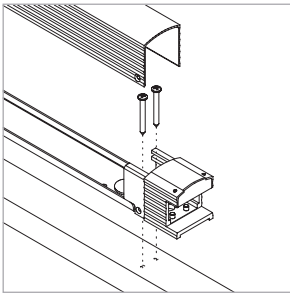

Integral Power Supply Housing

For use with System | 117

Houses integral power supply for 117 | Sidekick System. Direct conduit feed is recommended. Housing mounts to standard North America 4" j-box. Mounts to most surfaces. Blocking is recommended at all arm junctions.

Technical Support: 707-996-9898

Available Between 24" (610mm) and 96" (2438mm)

PART NUMBER **PH-117-IP-XX-YY**

DESCRIPTION Power Housing, Stack LED 117, integral, XX" [LENGTH], available in anodized aluminum (AA), white painted (W1) and black anodized (AB).