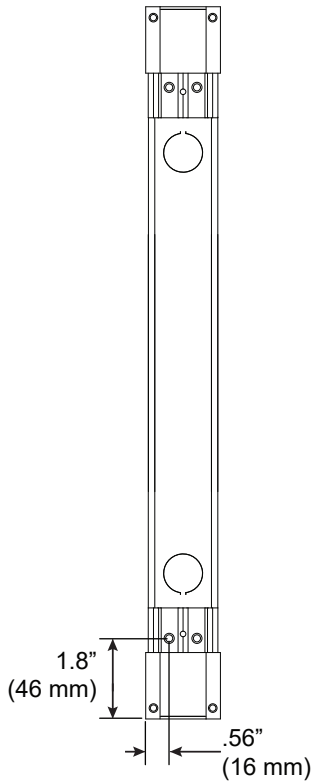

Integral Power Supply Housing

For use with System | 117

Houses integral power supply for 117 | Sidekick System. Direct conduit feed is recommended. Housing mounts to standard North America 4" j-box. Mounts to most surfaces. Blocking is recommended at all arm junctions.

Technical Support: 707-996-9898

Available Between 24" (610mm) and 96" (2438mm)

PART NUMBER **PH-117-IP-XX-YY**

DESCRIPTION Power Housing, Stack LED 117, integral, XX" [LENGTH], available in anodized aluminum (AA), white painted (W1) and black anodized (AB).